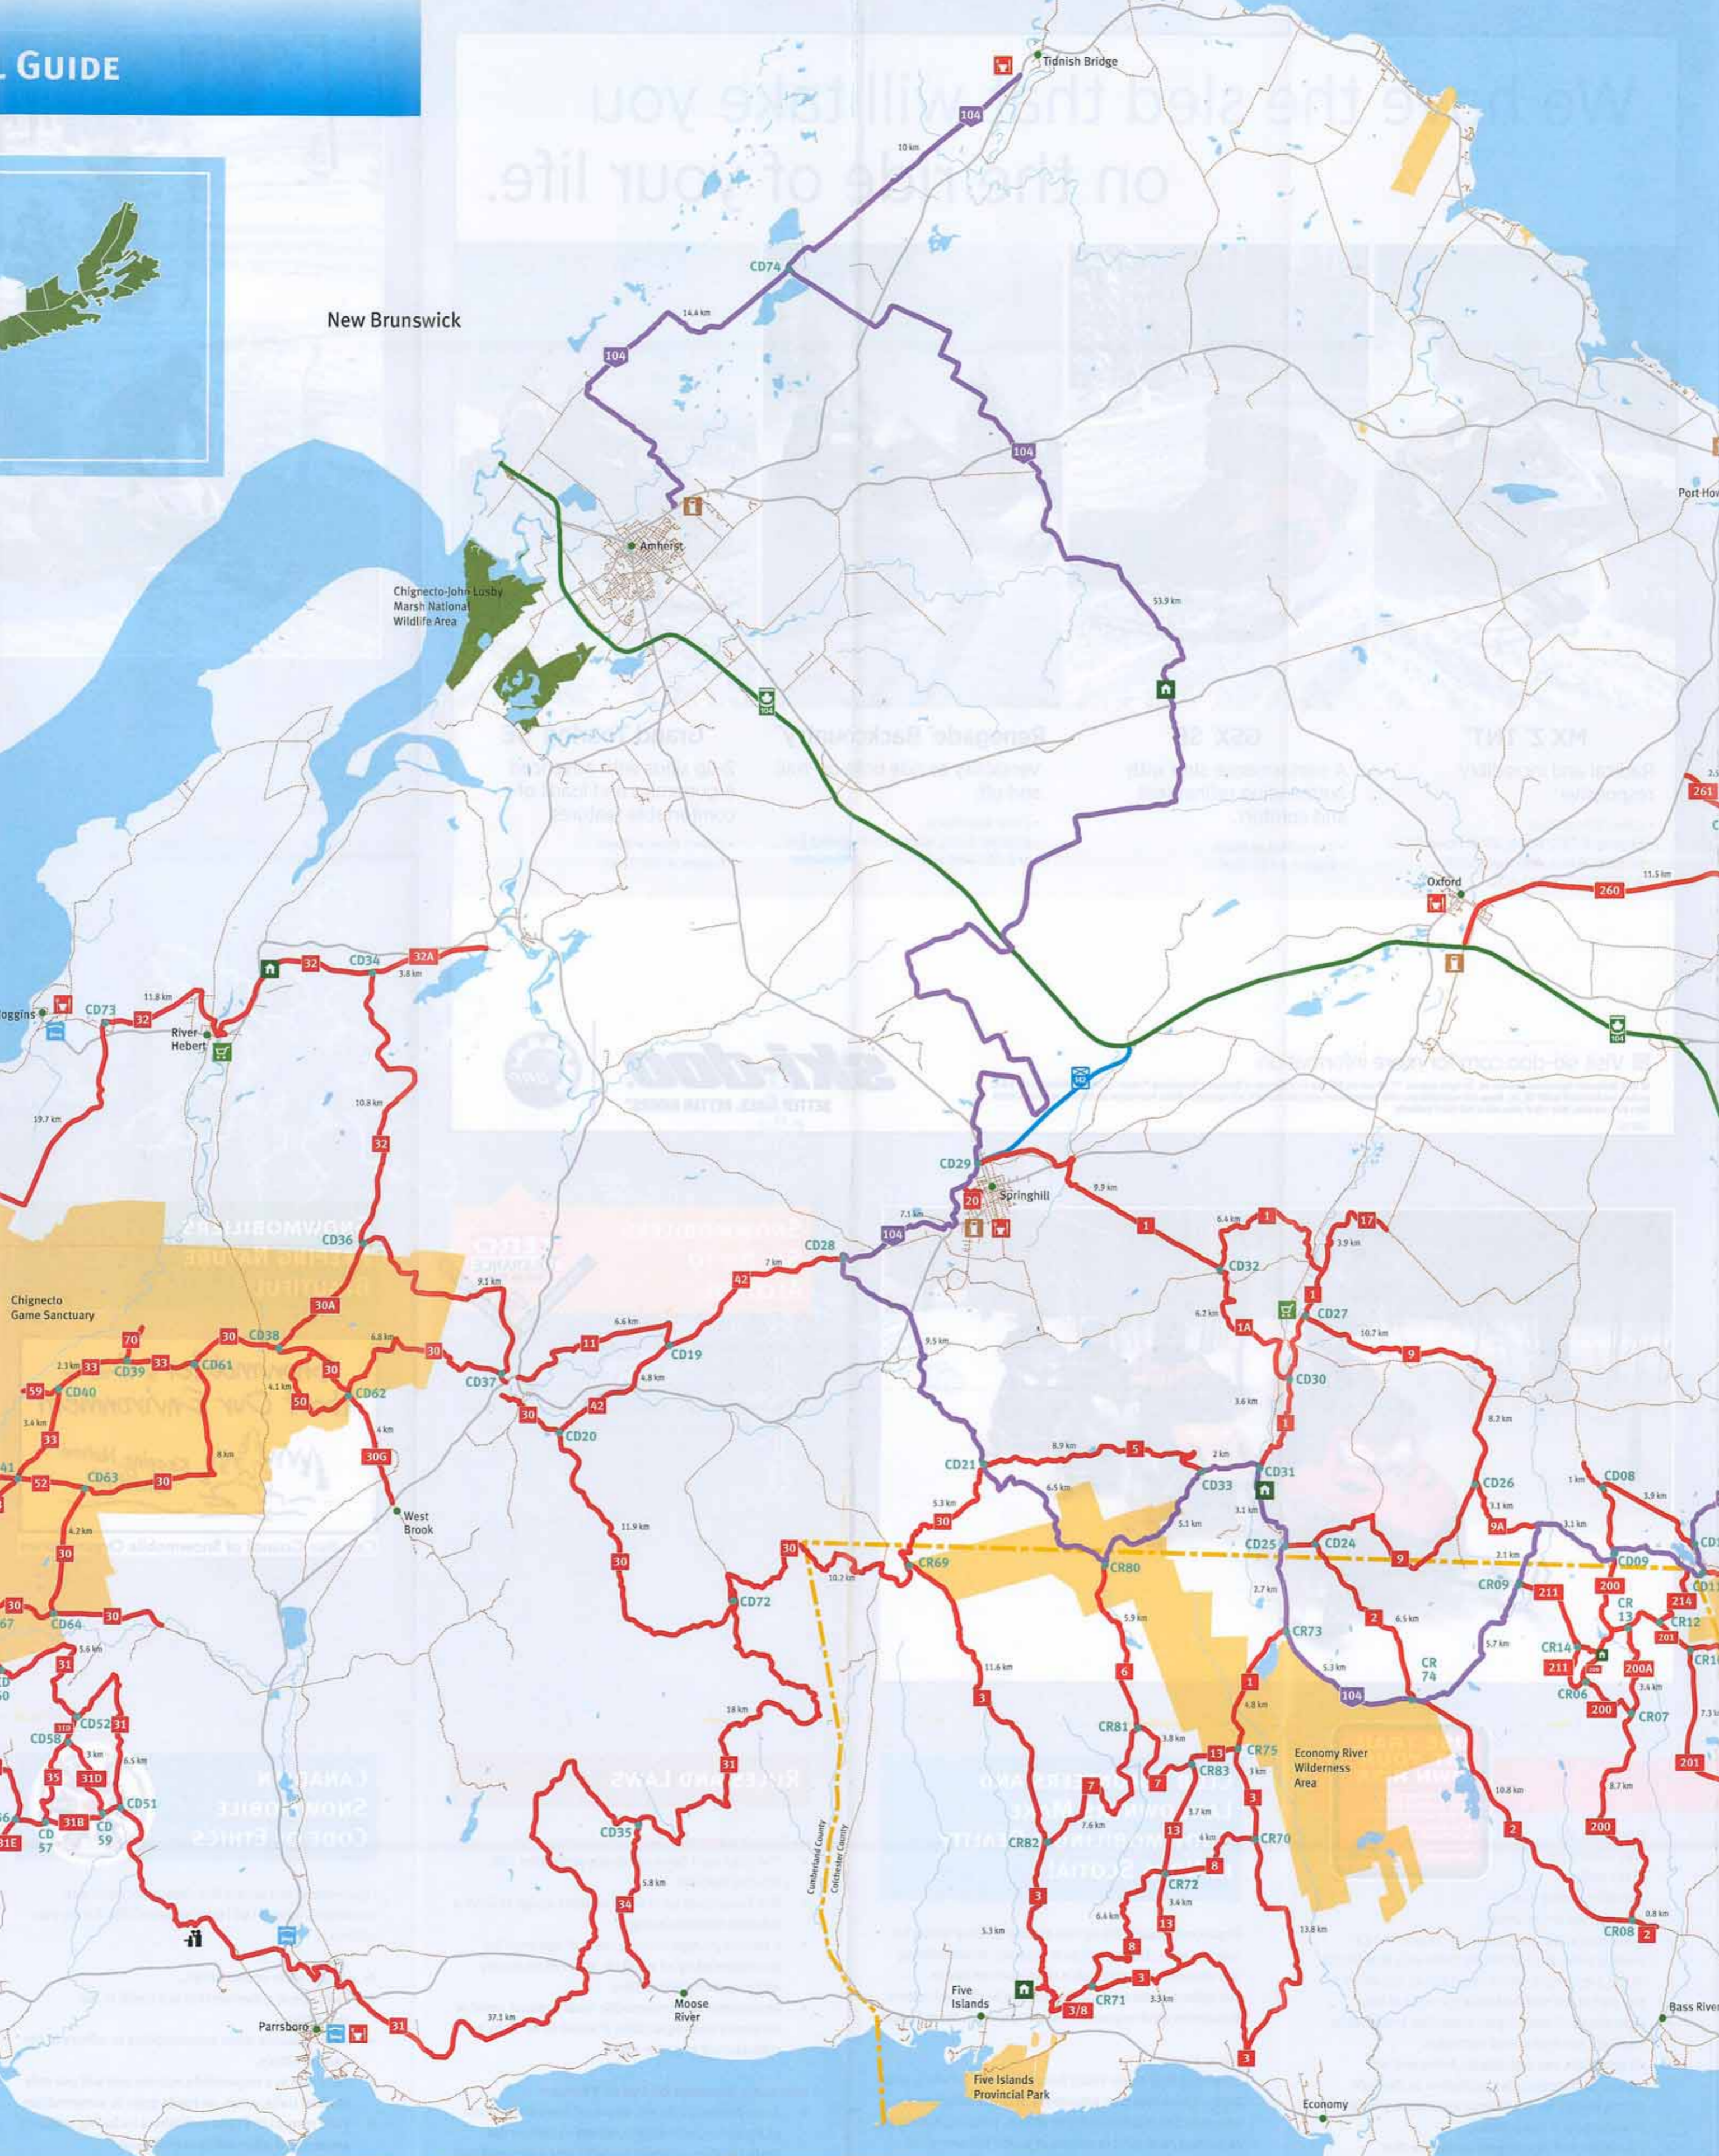

New Brunswick

Tidnish Bridge

CD74

104

Amherst

Chignecto-John Lubbock Marsh National Wildlife Area

Oxford

CD29

Springhill

Chignecto Game Sanctuary

Economy River Wilderness Area

Five Islands Provincial Park

Parrsboro

Moose River

Bass River

Economy

Cambridge County
Colchester County